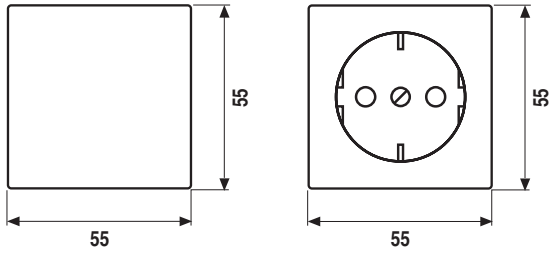

Frame size

- 1-gang 81 mm x 81 mm
- 2-gang 152 mm x 81 mm
- 3-gang 223 mm x 81 mm
- 4-gang 294 mm x 81 mm
- 5-gang 365 mm x 81 mm

Frames can be installed horizontally and vertically.