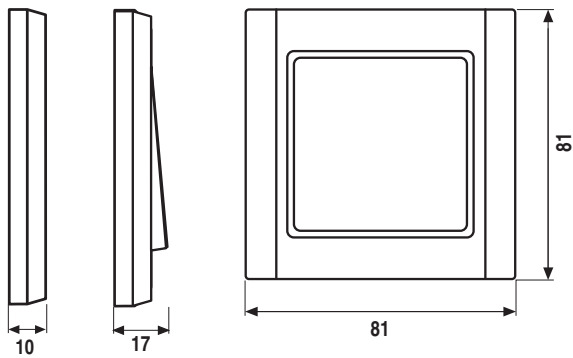

Frame size

- 1-gang 81 mm x 81 mm
- 2-gang 152 mm x 81 mm
- 3-gang 223 mm x 81 mm
- 4-gang 294 mm x 81 mm
- 5-gang 365 mm x 81 mm

Frames can be installed horizontally and vertically.