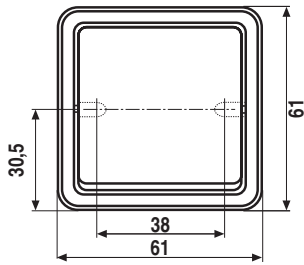

Original size

Corner radius R 6

Material
Duroplastic

Colours
ivory similar RAL 1013
white similar RAL 9010

Protection level
IP 20

Permissible ambient operating temperature
conventional devices: 0 °C ... +60 °C
electronic devices: 0 °C ... +45 °C
(Above +25 °C the connected load of dimmers needs to be reduced acc. to operating instructions.)
KNX devices: +5 °C ... +25 °C

Dimensions

Switch/socket (WxHxD)
61 mm x 61 mm x 47 mm

Combinations

Switch/socket (WxHxD)
61 mm x 116 mm x 47 mm