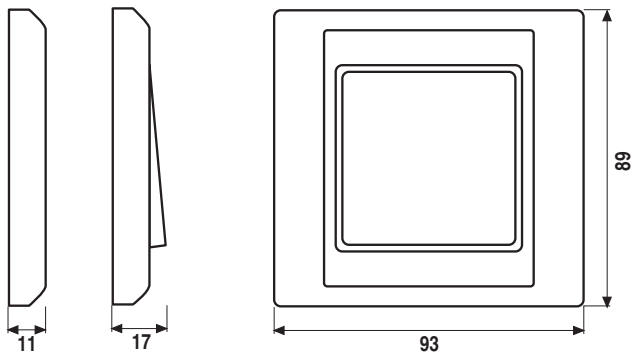

anthracite similar RAL 7016

yellow similar RAL 1028

blue similar RAL 5002

**Frame size**

1-gang	89 mm x 93 mm
2-gang	160 mm x 93 mm
3-gang	231 mm x 93 mm
4-gang	302 mm x 93 mm
5-gang	373 mm x 93 mm

Frames can be installed horizontally and vertically.