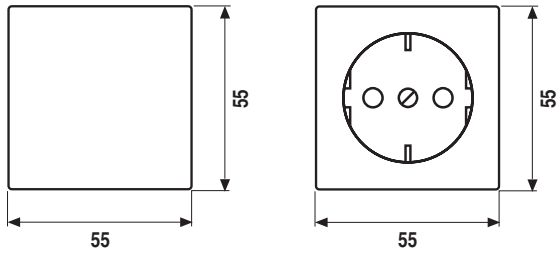

Original size

**Corner radius R 1.5**

**Material**

Duroplastic/Thermoplastic

**Protection level**

IP 20

**Permissible ambient operating temperature**

conventional devices: -15 °C ... +60 °C

anthracite similar RAL 7016

yellow similar RAL 1028

blue similar RAL 5002

**Frame size**

1-gang	89 mm x 93 mm
2-gang	160 mm x 93 mm
3-gang	231 mm x 93 mm
4-gang	302 mm x 93 mm
5-gang	373 mm x 93 mm

Frames can be installed horizontally and vertically.