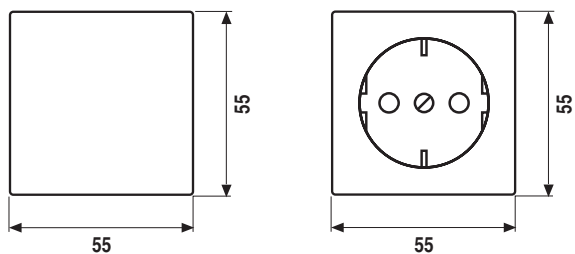

Original size

**Corner radius R 3.1**

**Material AS 500**

Duroplastic

**Material AS 500 antibacterial**  
antibacterial duroplastic

**Protection level**

IP 20/IP 21

IP 44 in connection with  
sealing gasket

**Frame size**

- 1-gang 80.5 mm x 80.5 mm
- 2-gang 151.5 mm x 80.5 mm
- 3-gang 222.5 mm x 80.5 mm
- 4-gang 293.5 mm x 80.5 mm
- 5-gang 364.5 mm x 80.5 mm

Frames can be installed horizontally and vertically.