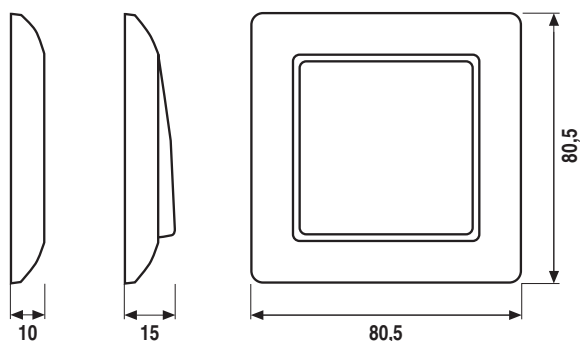

Original size

**Corner radius R 3.1**

**Material AS 500**

Duroplastic

**Material AS 500 antibacterial**  
antibacterial duroplastic

**Protection level**

IP 20/IP 21

IP 44 in connection with  
sealing gasket

**Frame size**

- 1-gang 80.5 mm x 80.5 mm
- 2-gang 151.5 mm x 80.5 mm
- 3-gang 222.5 mm x 80.5 mm
- 4-gang 293.5 mm x 80.5 mm
- 5-gang 364.5 mm x 80.5 mm

Frames can be installed horizontally and vertically.