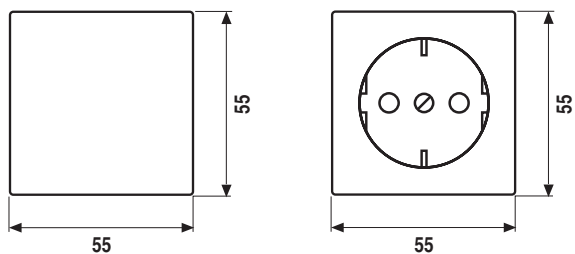

Original size

Corner radius R 3.1

Material

Thermoplastic

Protection level

IP 20/IP 21

IP 44 in connection with
sealing gasket

**Permissible ambient operating
temperature**

Frame size

- 1-gang 80.5 mm x 80.5 mm
- 2-gang 151.5 mm x 80.5 mm
- 3-gang 222.5 mm x 80.5 mm
- 4-gang 293.5 mm x 80.5 mm
- 5-gang 364.5 mm x 80.5 mm

Frames can be installed horizontally and vertically.