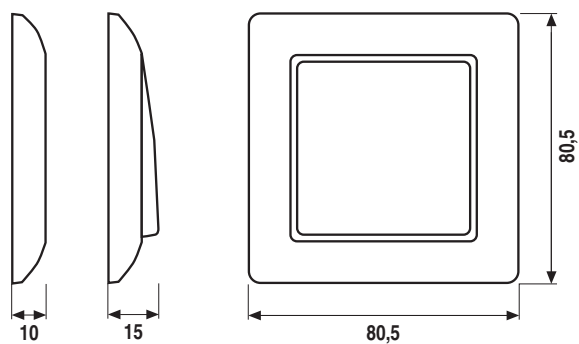

Original size

Corner radius R 3.1

Material

Thermoplastic

Protection level

IP 20/IP 21

IP 44 in connection with
sealing gasket

**Permissible ambient operating
temperature**

Frame size

- 1-gang 80.5 mm x 80.5 mm
- 2-gang 151.5 mm x 80.5 mm
- 3-gang 222.5 mm x 80.5 mm
- 4-gang 293.5 mm x 80.5 mm
- 5-gang 364.5 mm x 80.5 mm

Frames can be installed horizontally and vertically.