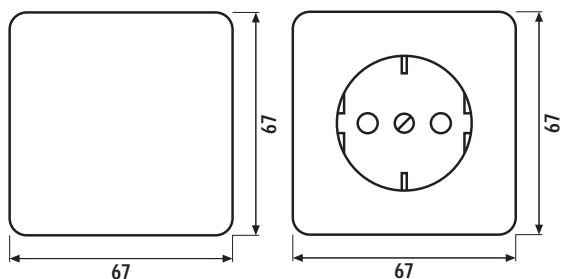

Original size

**Corner radius R 8.5**

**Material**  
Duroplastic

**Protection level**  
IP 20/IP 21  
IP 44 in connection with  
sealing gasket

**Permissible ambient operating temperature**  
conventional devices: -15 °C ... +60 °C  
electronic devices: -15 °C ... +45 °C  
(Above +25 °C the connected load  
of dimmers needs to be reduced  
acc. to operating instructions.)  
KNX devices: +5 °C ... +25 °C

**Metal versions**

gold-bronze  
platinum

**Frame size**

1-gang	81 mm x 81 mm
2-gang	152 mm x 81 mm
3-gang	223 mm x 81 mm
4-gang	294 mm x 81 mm
5-gang	365 mm x 81 mm

Frames can be installed horizontally and vertically.