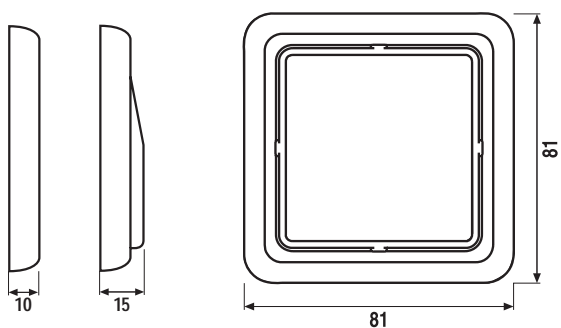

Original size

**Corner radius R 8.5**

**Material**  
Duroplastic

**Protection level**  
IP 20/IP 21  
IP 44 in connection with  
sealing gasket

**Permissible ambient operating temperature**  
conventional devices: -15 °C ... +60 °C  
electronic devices: -15 °C ... +45 °C  
(Above +25 °C the connected load  
of dimmers needs to be reduced  
acc. to operating instructions.)  
KNX devices: +5 °C ... +25 °C

**Metal versions**

gold-bronze  
platinum

**Frame size**

1-gang	81 mm x 81 mm
2-gang	152 mm x 81 mm
3-gang	223 mm x 81 mm
4-gang	294 mm x 81 mm
5-gang	365 mm x 81 mm

Frames can be installed horizontally and vertically.