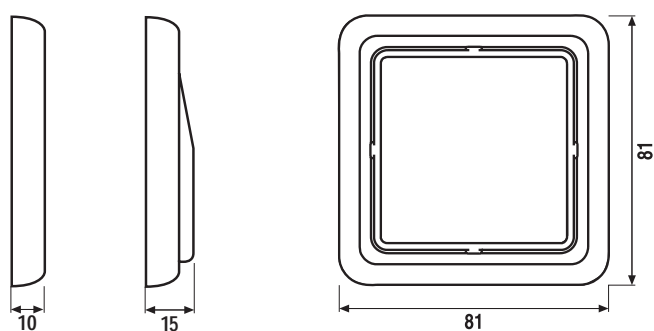

Original size

Corner radius R 8.5

Material
Thermoplastic

Protection level
IP 20/IP 21
IP 44 in connection with
sealing gasket

**Permissible ambient operating
temperature**
conventional devices: -15 °C ... +60 °C
electronic devices: -15 °C ... +45 °C
(Above +25 °C the connected load
of dimmers needs to be reduced
acc. to operating instructions.)
KNX devices: +5 °C ... +25 °C

Frame size

1-gang	81 mm x 81 mm
2-gang	152 mm x 81 mm
3-gang	223 mm x 81 mm
4-gang	294 mm x 81 mm
5-gang	365 mm x 81 mm

Frames can be installed horizontally and vertically.