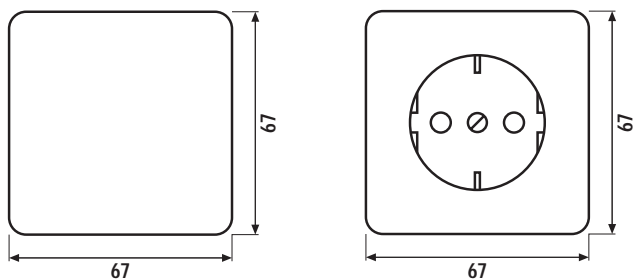

Original size

Corner radius R 8.5

Material
Thermoplastic

Protection level
IP 20/IP 21
IP 44 in connection with
sealing gasket

**Permissible ambient operating
temperature**
conventional devices: -15 °C ... +60 °C
electronic devices: -15 °C ... +45 °C
(Above +25 °C the connected load
of dimmers needs to be reduced
acc. to operating instructions.)
KNX devices: +5 °C ... +25 °C

Frame size

1-gang	81 mm x 81 mm
2-gang	152 mm x 81 mm
3-gang	223 mm x 81 mm
4-gang	294 mm x 81 mm
5-gang	365 mm x 81 mm

Frames can be installed horizontally and vertically.