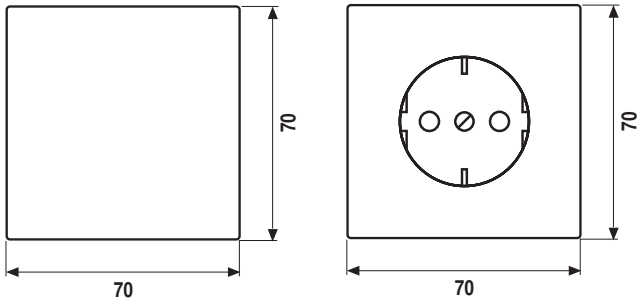

light grey similar RAL 7035

black similar RAL 9005

Selected devices available in

green similar RAL 6029

orange similar RAL 2004

**Frame size**

1-gang	81 mm x 81 mm
2-gang	152 mm x 81 mm
3-gang	223 mm x 81 mm
4-gang	294 mm x 81 mm
5-gang	365 mm x 81 mm