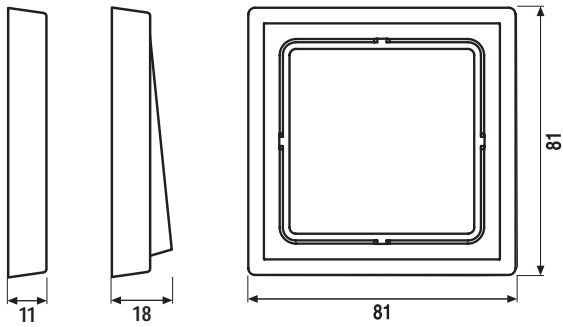

Original size

**Corner radius R 2**

**Material Duroplastic**

**Protection level**

IP 20/IP 21

IP 44 in connection with  
sealing gasket

**Permissible ambient operating  
temperature**

conventional devices: -15 °C ... +60 °C

light grey similar RAL 7035

black similar RAL 9005

Selected devices available in

green similar RAL 6029

orange similar RAL 2004

**Frame size**

1-gang	81 mm x 81 mm
2-gang	152 mm x 81 mm
3-gang	223 mm x 81 mm
4-gang	294 mm x 81 mm
5-gang	365 mm x 81 mm